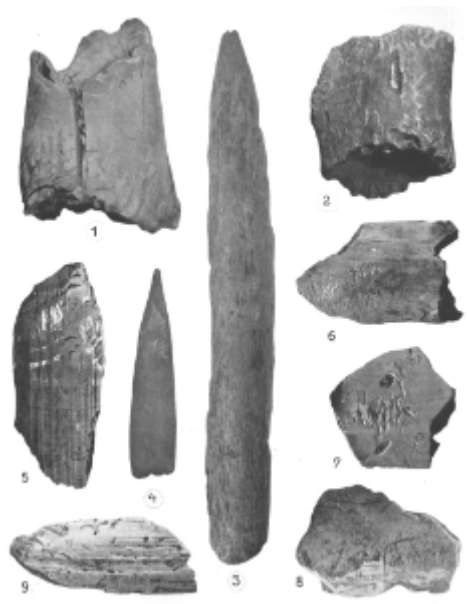

Curator(s):

Cultural Attribution:

Geochronological Attribution:

Age Determination

Dating Abstract:

Dating Association: Relative Dating

Dating Analysis:

Technological Concept

Pix

Vogelherd bone artefacts

Linked Files / Pages

Collection Item(s):

Bibliography:

Multimedia Files:

Linked Pages:

Index:

- [Vogelherd - bone point n°1](#)
- [Vogelherd - bone point n°2](#)
- [Vogelherd - bone retoucher](#)

Additional Content

Riek discovered three modified bone artefacts from the Middle Palaeolithic layers VI and VII. These are a longer (Vogelherd bone point 1) and a shorter bone point (Vogelherd bone point 2) from layer VI and a retoucher out of a shaft from a long bone (Vogelherd retoucher) from layer VII.