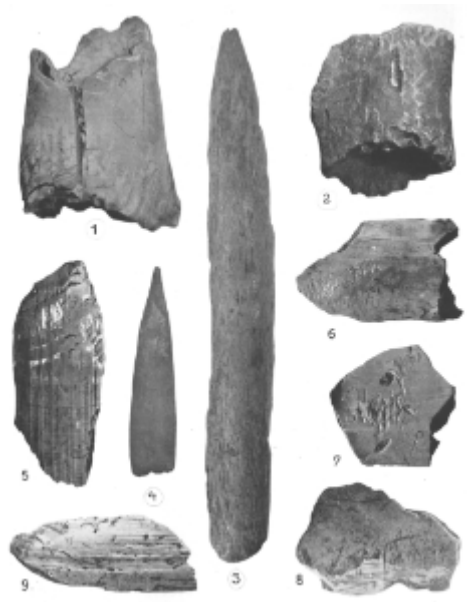

Curator(s):

Cultural Attribution:

Geochronological Attribution:

Age Determination

Dating Abstract:

Dating Association: Relative Dating

Dating Analysis:

Technological Concept

Pix

Vogelherd bone artefacts

Linked Files / Pages

Collection Item(s):

Bibliography:

Multimedia Files:

Linked Pages:

Index:

- [Vogelherd - bone point n°1](#)
- [Vogelherd - bone point n°2](#)
- [Vogelherd - bone retoucher](#)

Additional Content

Riek discovered three modified bone artefacts from the Middle Palaeolithic layers VI and VII. These are a longer (Vogelherd bone point 1) and a shorter bone point (Vogelherd bone point 2) from layer VI and a retoucher out of a shaft from a long bone (Vogelherd retoucher) from layer VII.